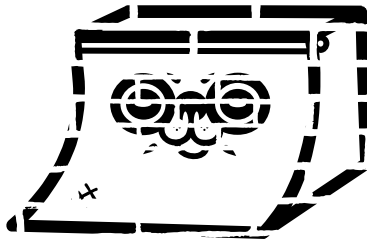

Catshape

Font Family

Street

Capital Letter

(A)

Lower Case

+

=